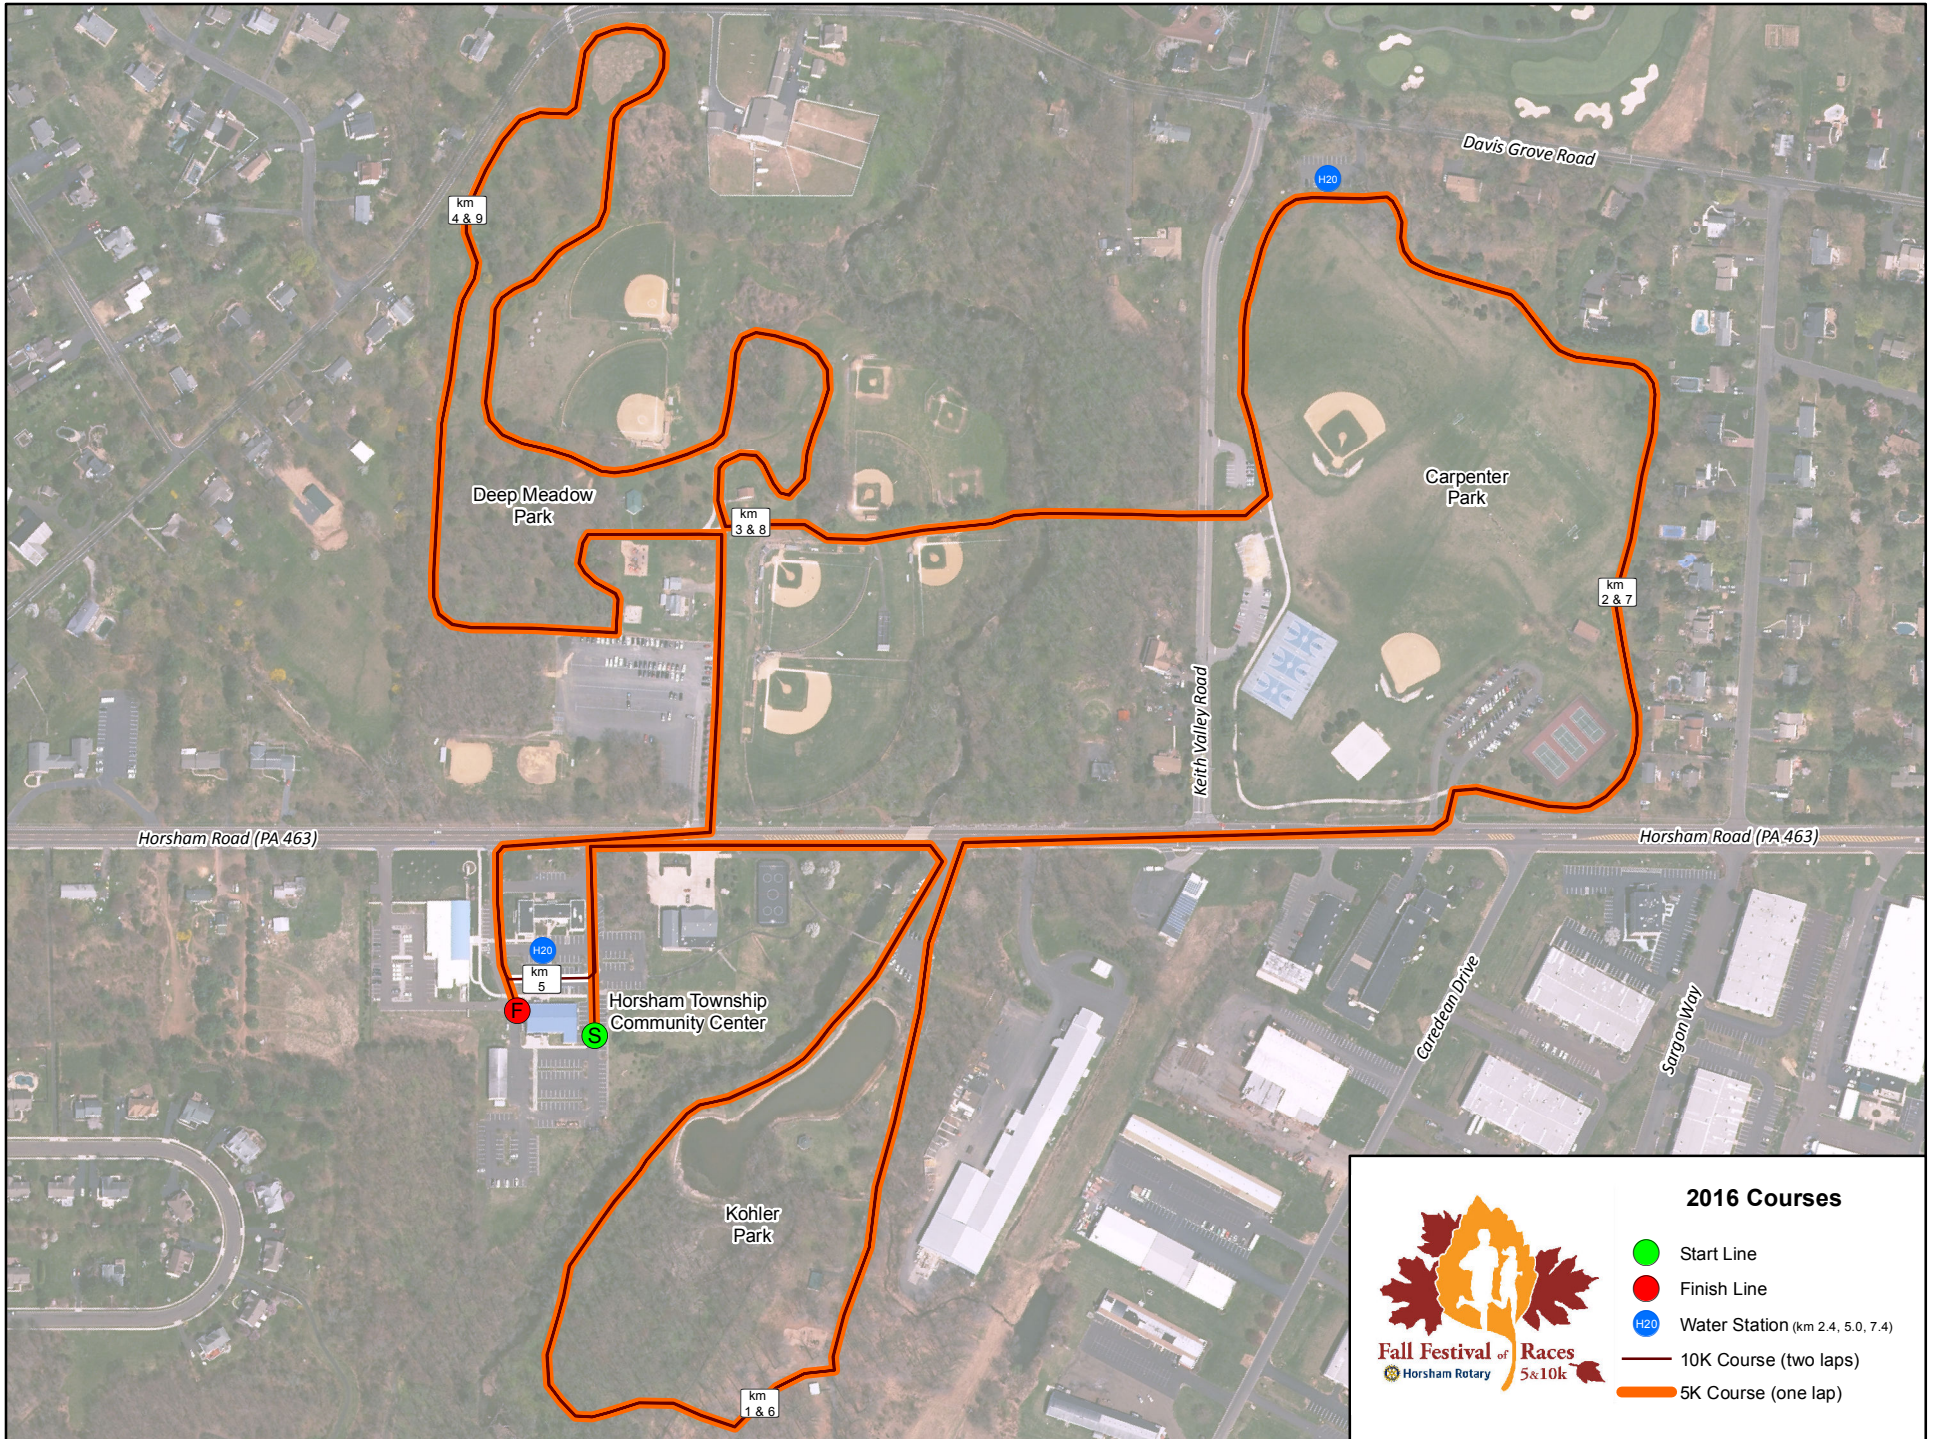

## Race Amenities

- 5K & 10K races professionally timed
- Courses traverse the township trail system in Deep Meadow, Carpenter, and Kohler Parks as well as Horsham Road.
- Long sleeve performance tee shirt for 5k & 10k runners, short sleeve cotton tee shirt for one mile runners
- See maps for water station locations
- Pre and post race activities for the family
- Entertainment, DJ, giveaways, and more

### 10K Run

Start Time: 9:00 am  
Course: USA Track & Field certified course  
Course navigates township trails  
Professionally timed

### Top 3 Male and Female Runners by Category

Under 9	30-39
10-12	40-49
13-19	50-59
20-29	60-69
	70+

**Sunday, October 2, 2016**

All courses start and finish at:  
**Horsham Township  
Community Center**  
1025 Horsham Road  
Horsham PA, 19044

**2016 Courses**

- Start Line
- Finish Line
- H<sub>2</sub>O Water Station (km 2.4, 5.0, 7.4)
- 10K Course (two laps)
- 5K Course (one lap)