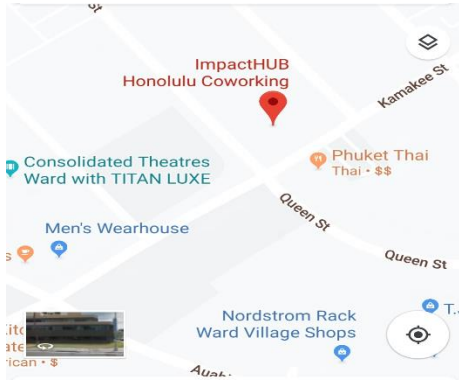

BYOB Wine Tasting Rotary Pau Hana

Join Us!

Friday, November 1, 5 – 7 pm

\$15

Kakaako Impact Hub

1050 Queen St (across from Whole Foods)

Email Diana Sakurai: dianasakurai@yahoo.com or

Martha: administrator@honolulurotary.com

Friends, spouses & significant others welcome!

Parking available at Impact Hub
or Whole Foods garage (4th floor and up)