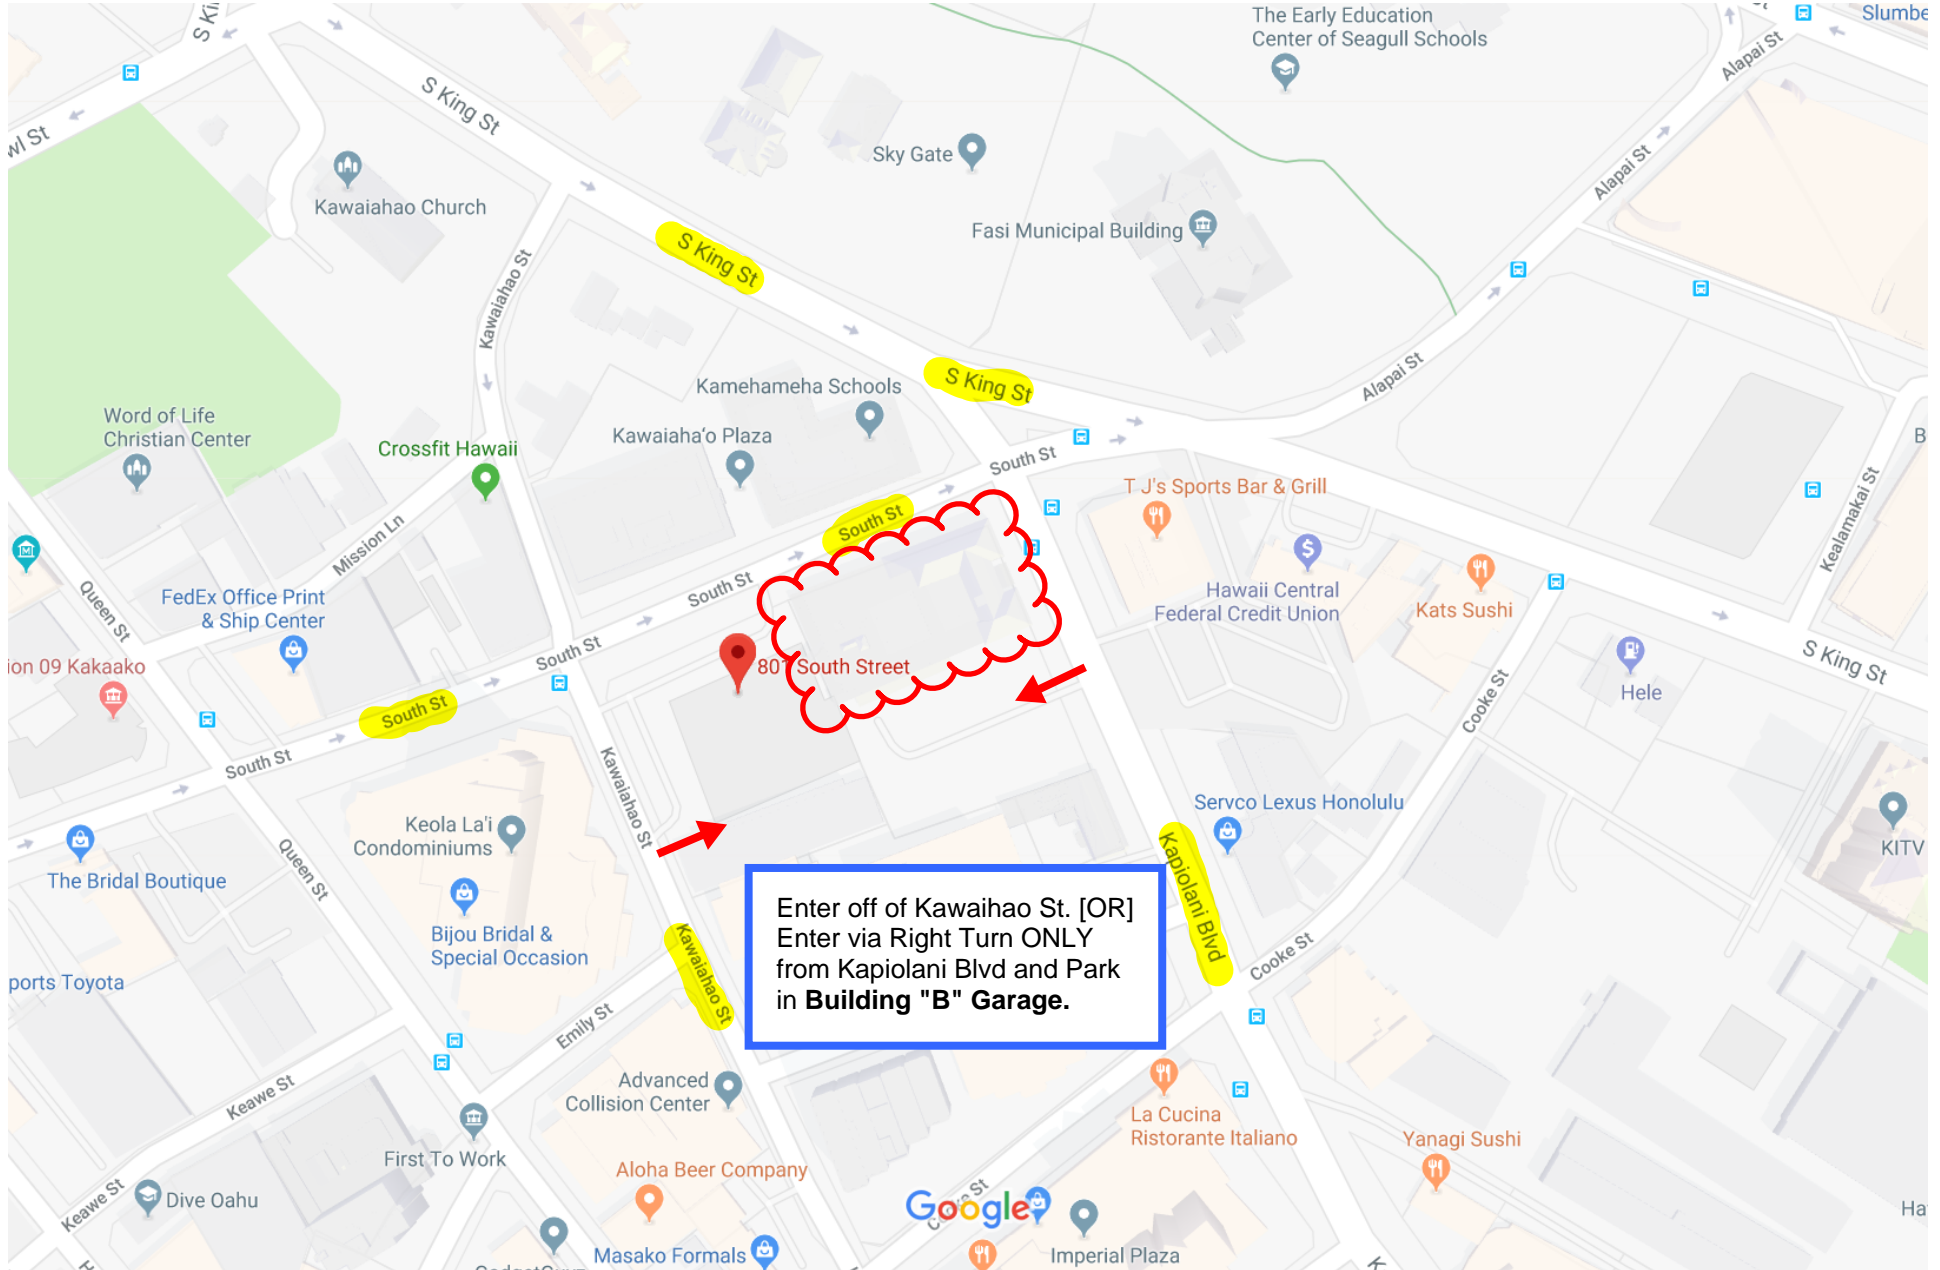

Google Maps 801 South St

Enter off of Kawaihao St. [OR]  
Enter via Right Turn ONLY  
from Kapiolani Blvd and Park  
in **Building "B" Garage.**