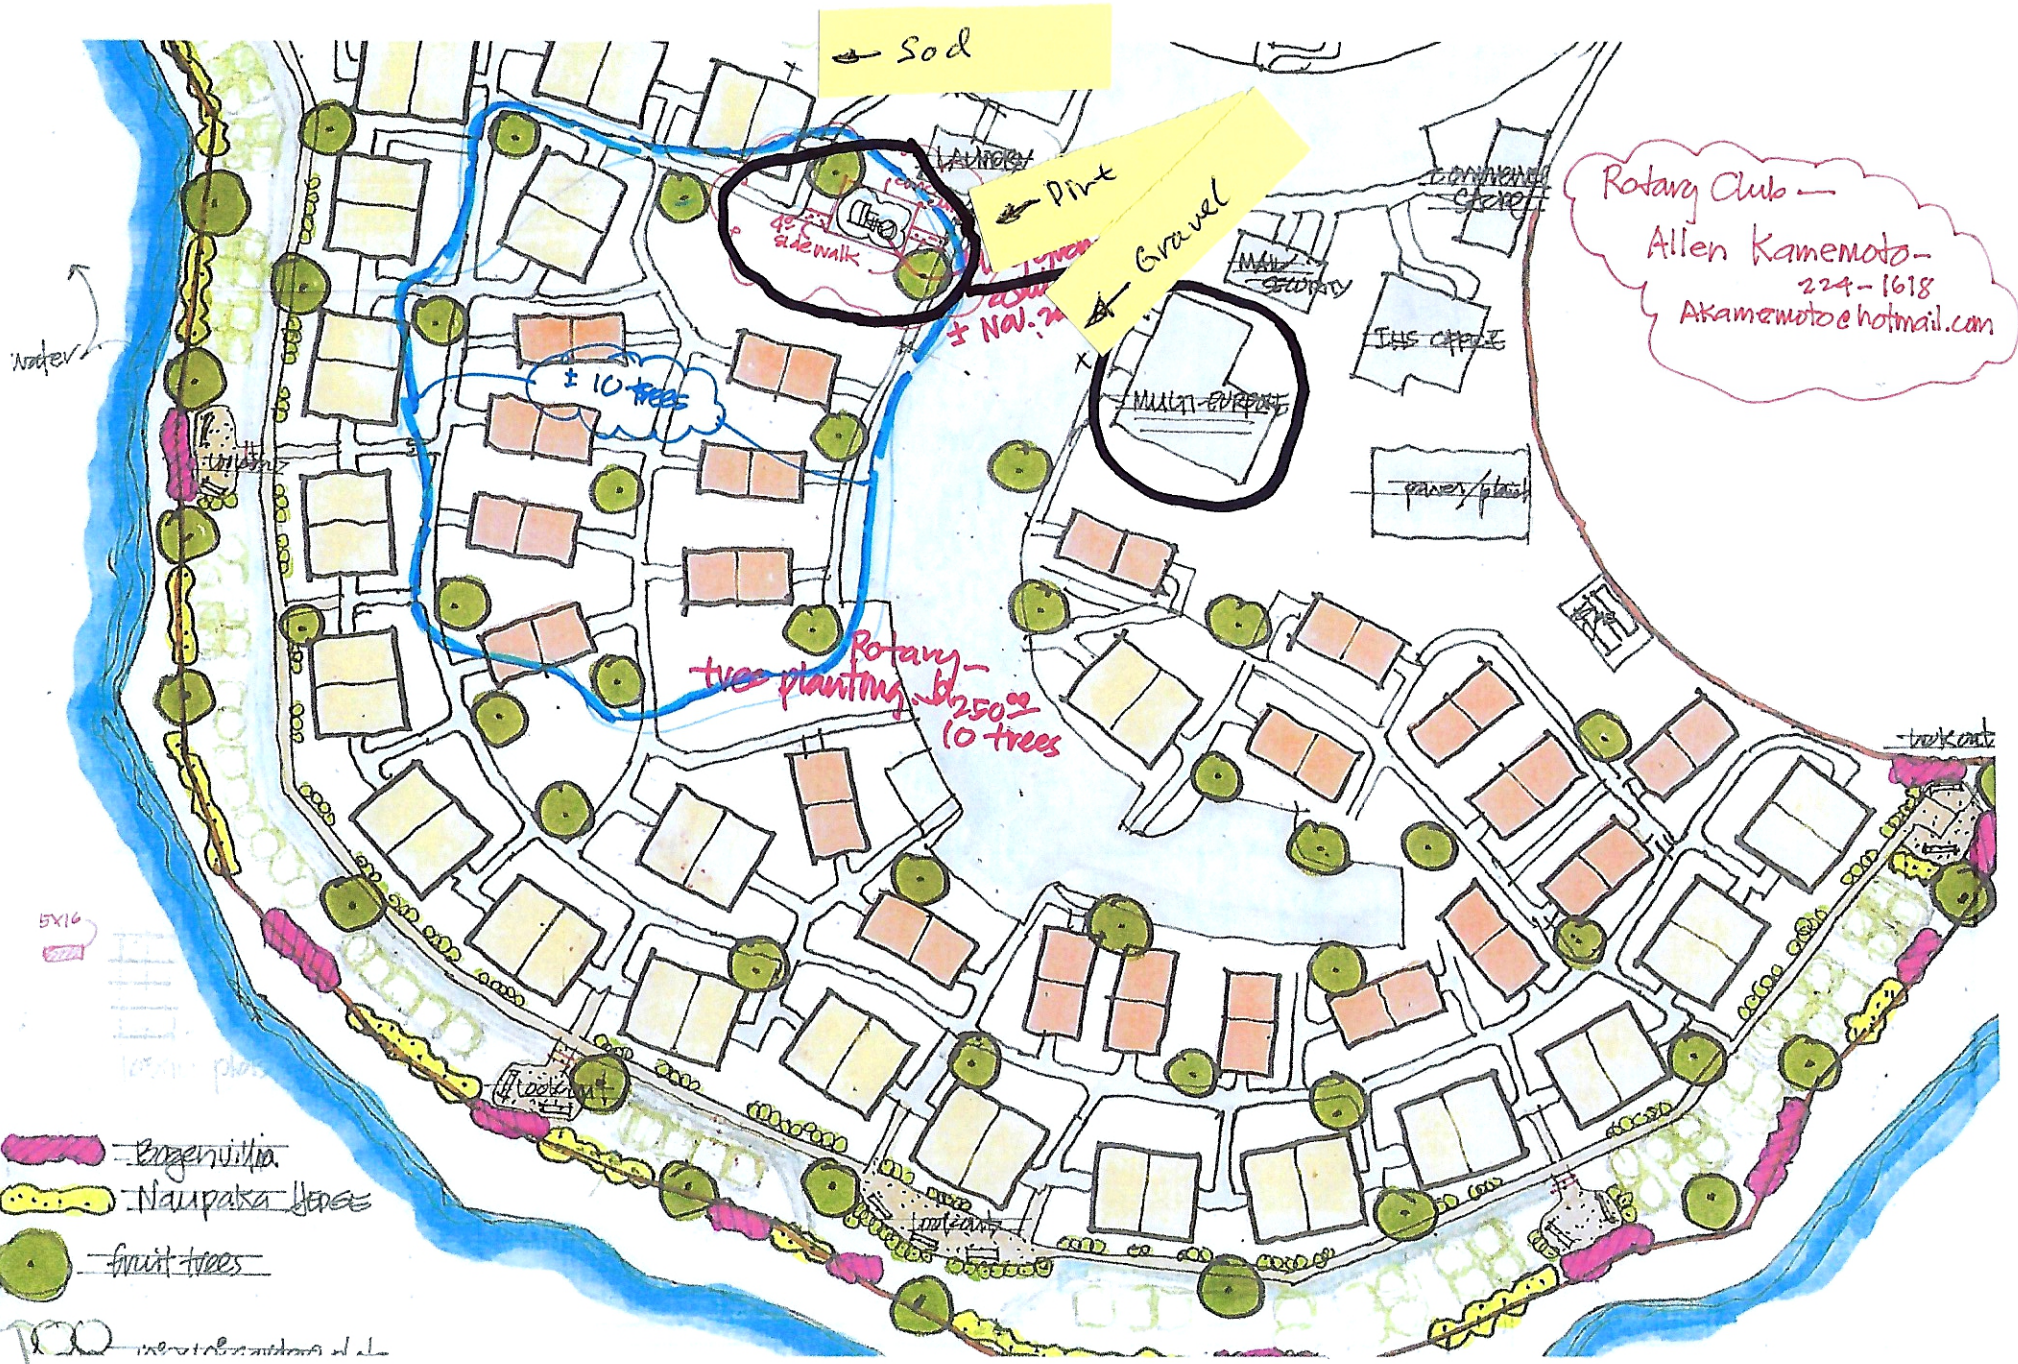

KAHAWIKI CURB

Sod

Pint

Gravel

Rotary Club —
 Allen Kamemoto —
 224-1618
 Akamemoto@hotmail.com

Water

Rotary —
 trees planting — \$250.00
 10 trees

5x16

-  — *Begonia*
-  — *Naupaka* Hense
-  — *fruit trees*

1000