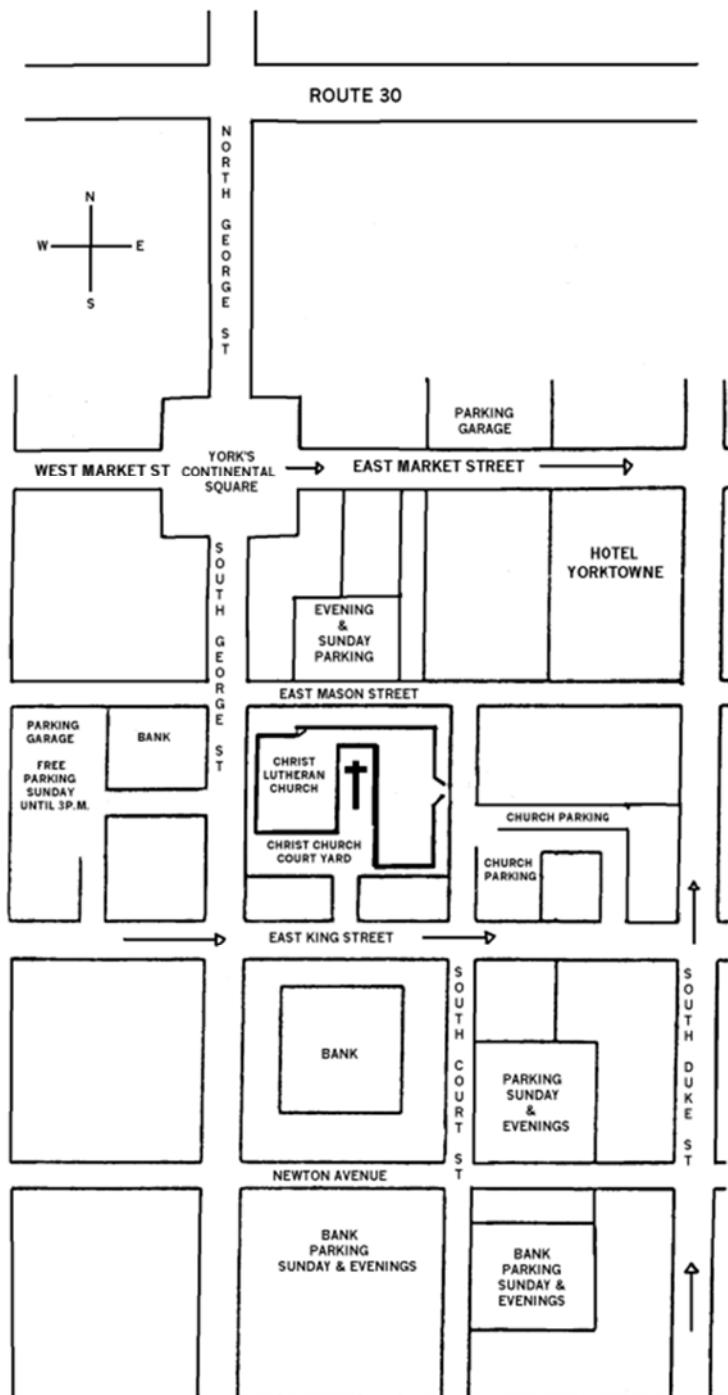

Park nearby

Park in our lot on Court Alley between King and Mason, the Sovereign Bank lot, the public parking garages; or on the street.

We're Accessible

Christ Church is handicapped accessible, with a ramp and elevator at the Mason Avenue entrance on the north side of the church. Mason Avenue is one way; enter from S. George St.

From the North

Take Route 83 to exit 22. Bear left at the bottom of the exit ramp and then turn right onto George Street. Follow George Street, cross Rt. 30, continue for 1.2 miles, and cross the bridge and railroad tracks into York City. Proceed about five blocks to the church on the left, parking garage on the right.

From the South

Take Route 83 to Exit 15, and follow the connector highway into the city. Continue north on George Street for 11 blocks to the church on the right, parking garage on left. You will pass a McDonalds on your left about 1 block before you reach the church.

From the East

Take Route 30 to George Street, approximately 1/2 block past the Rt. 83 interchange. Turn LEFT onto North George Street at the traffic light. Proceed about 1.2 miles into the city, crossing the bridge and railroad tracks. Proceed about five blocks to the church on left and parking garage on right.