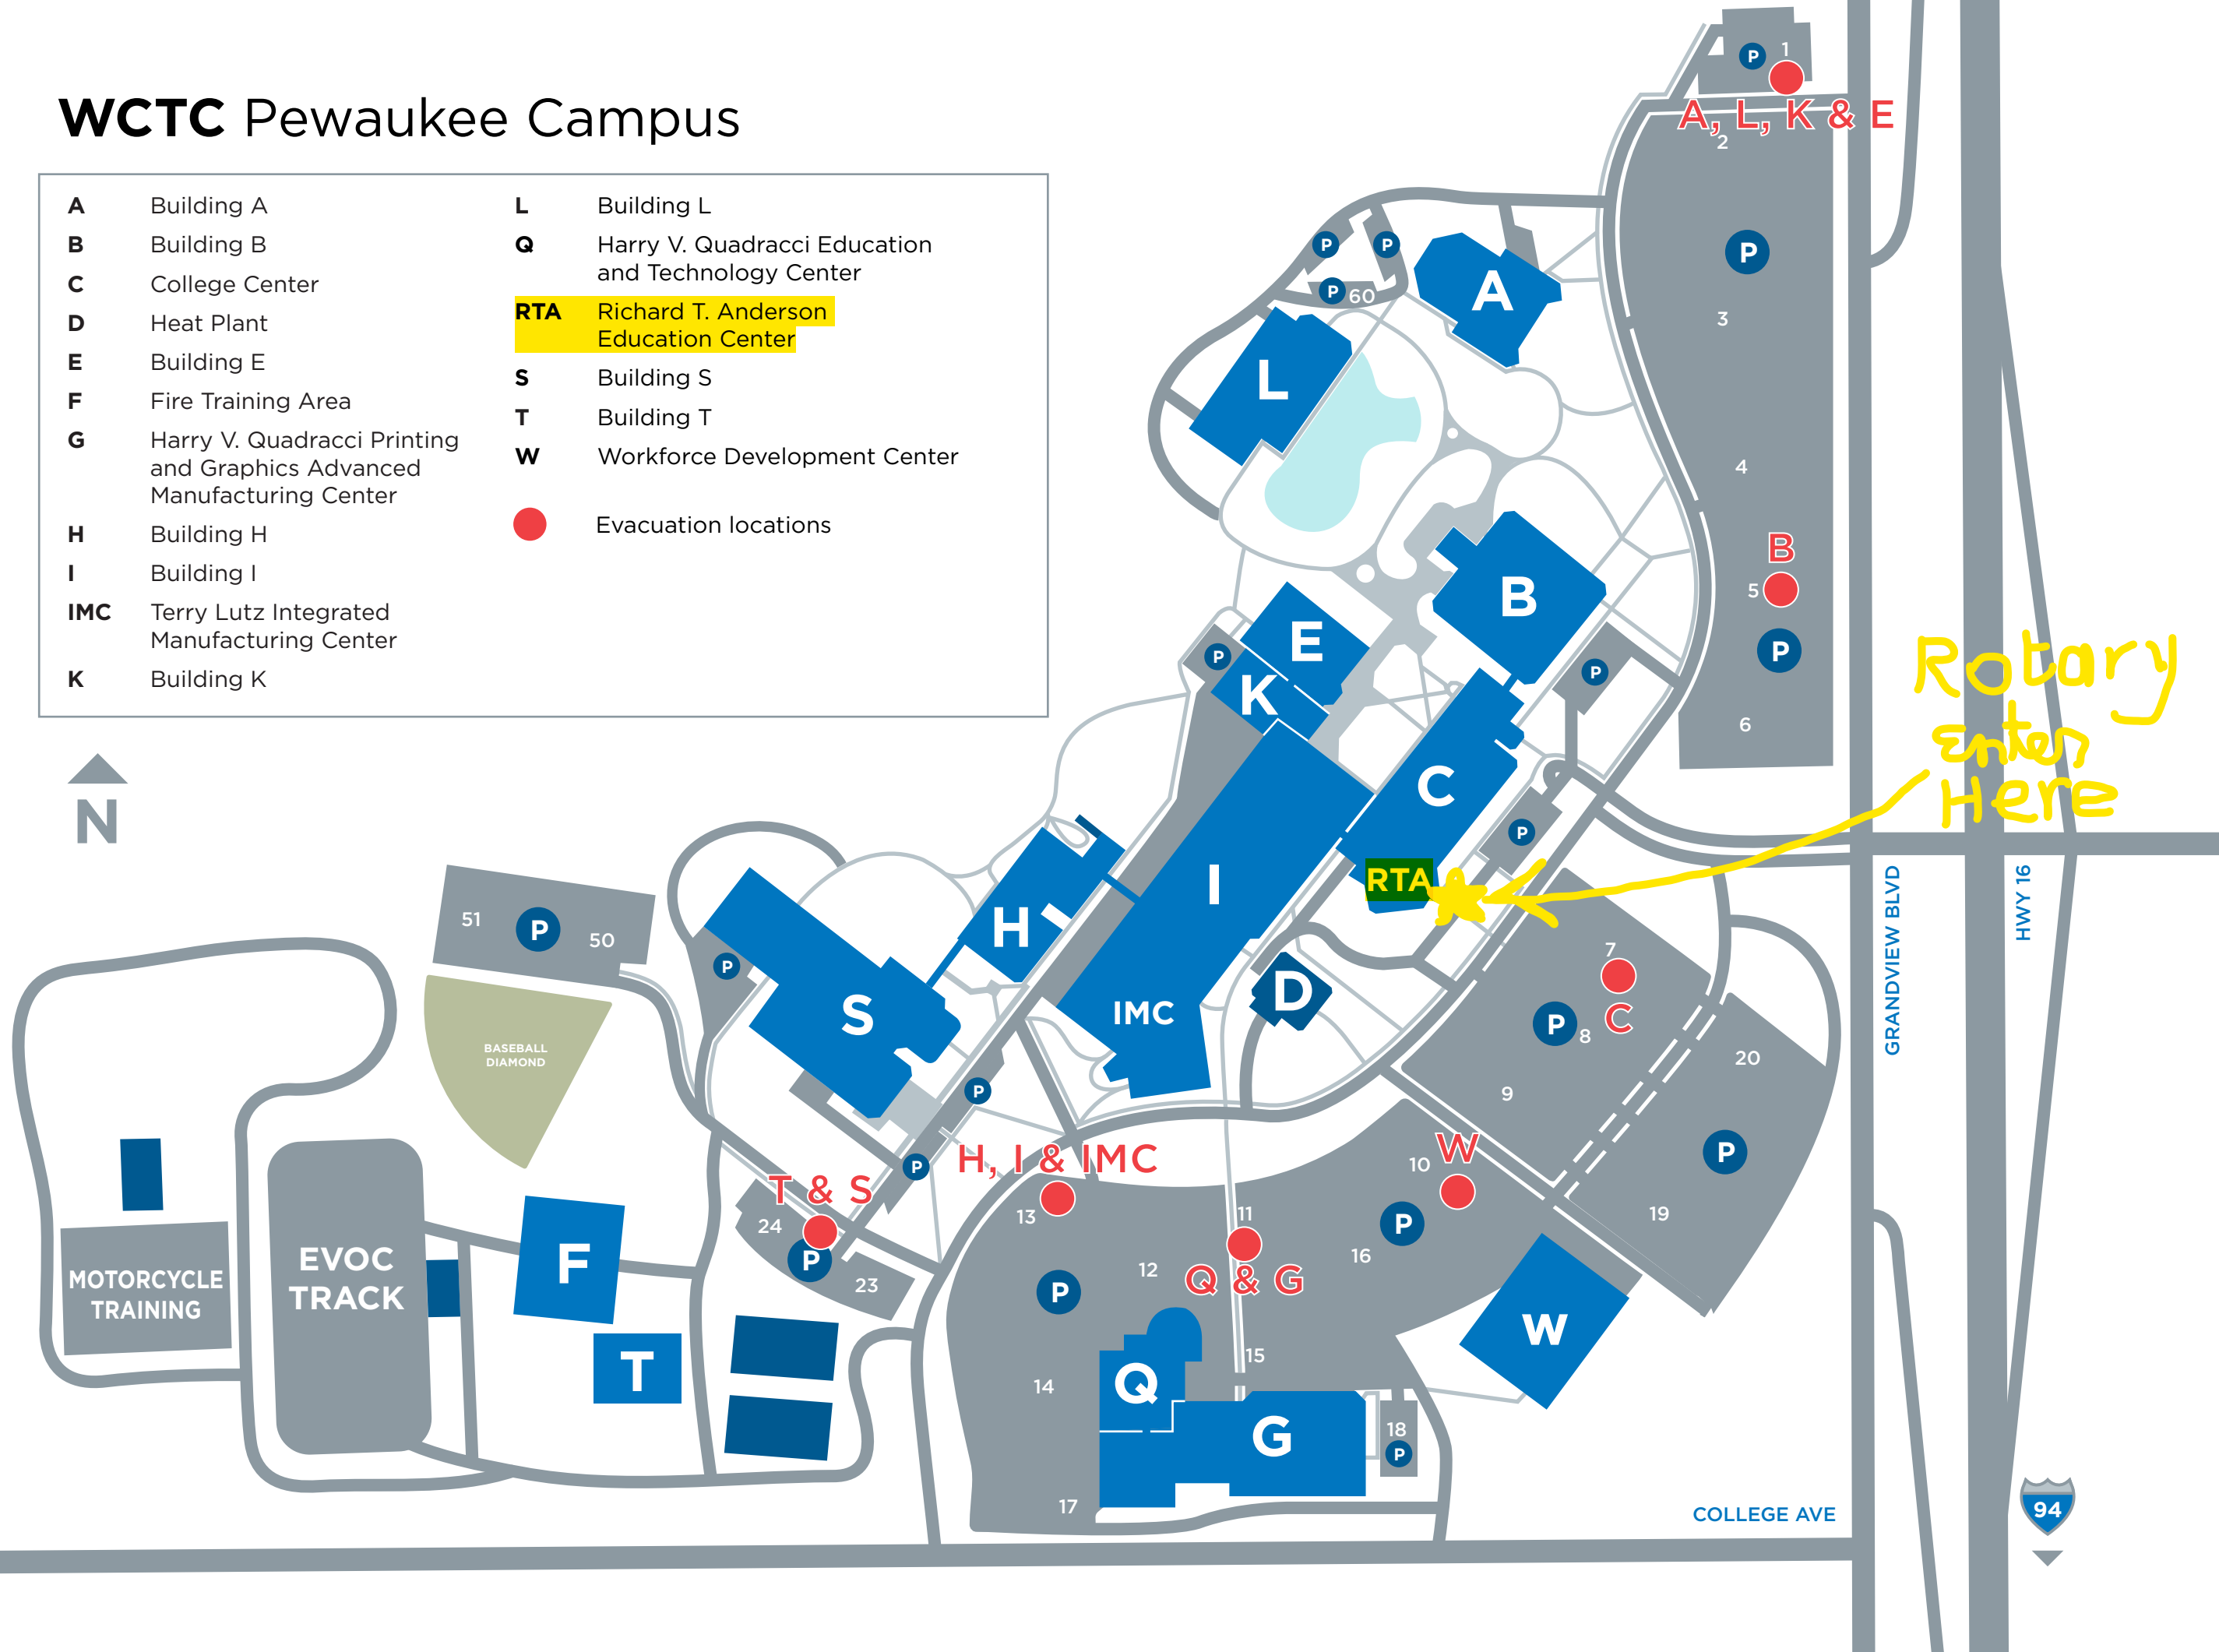

# WCTC Pewaukee Campus

<b>A</b>	Building A	<b>L</b>	Building L
<b>B</b>	Building B	<b>Q</b>	Harry V. Quadracci Education and Technology Center
<b>C</b>	College Center	<b>RTA</b>	Richard T. Anderson Education Center
<b>D</b>	Heat Plant	<b>S</b>	Building S
<b>E</b>	Building E	<b>T</b>	Building T
<b>F</b>	Fire Training Area	<b>W</b>	Workforce Development Center
<b>G</b>	Harry V. Quadracci Printing and Graphics Advanced Manufacturing Center		Evacuation locations
<b>H</b>	Building H		
<b>I</b>	Building I		
<b>IMC</b>	Terry Lutz Integrated Manufacturing Center		
<b>K</b>	Building K		

Rotary enters Here