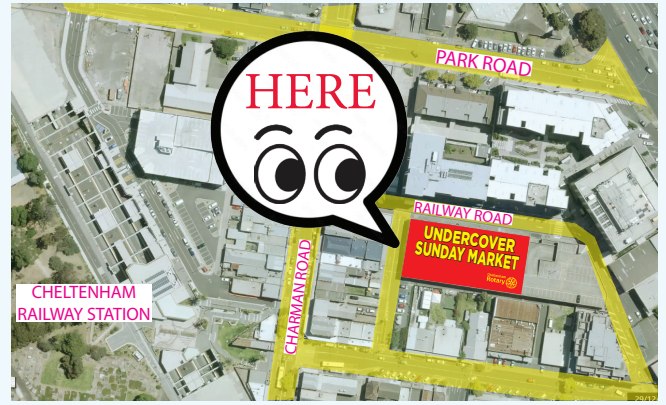

VICTORIA POLICE

FREE BIKE ENGRAVING

SUNDAY 5 FEB 2023 -- 8 AM - 1 PM

1 RAILWAY ROAD, CHELTENHAM

BRING YOUR..

**BICYCLES, SKATE BOARDS, SCOOTERS, SKATES, TOOLS,
ELECTRICAL APPLIANCES / EQUIPMENT**

PLEASE BRING

Your driver's licence - DL number is engraved on the frame

Engrave your driver's licence number - Engrave the letter 'V' (for Victoria) followed by your driver's licence number on the frame.

People who do not have a licence can use the licence of a relative or a friend.

A bicycle's serial number is usually located on the frame near the pedals.

GIFT VOUCHERS FOR 3 LUCKY WINNERS

Proudly brought to you by

*Making A Difference
To Your Community*