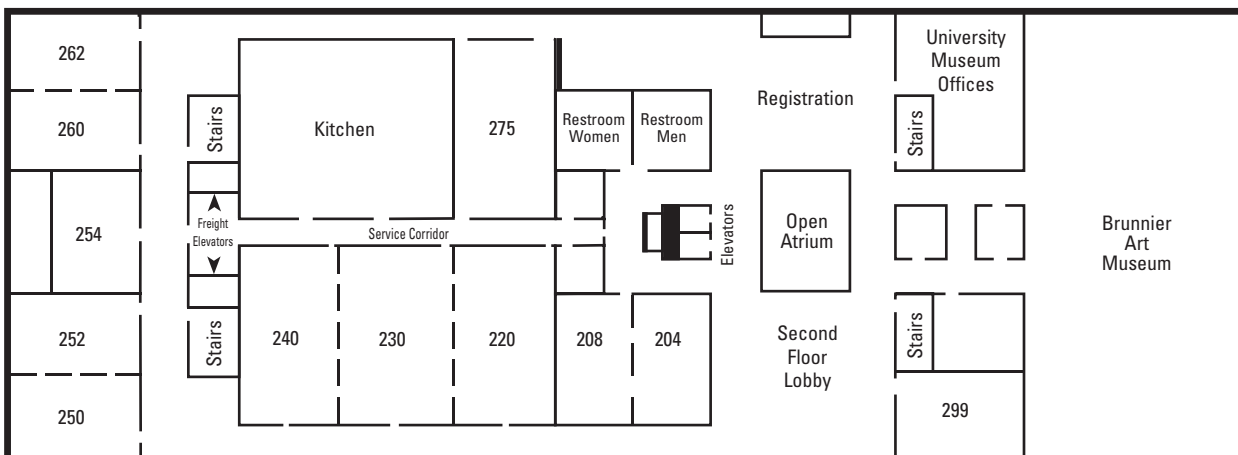

*Great*  
**EVENTS**  
HAPPEN HERE  
IOWA STATE UNIVERSITY™

**GROUND FLOOR**

**GROUND FLOOR**

- Conference Room 004
- Board Suite 080
- Conference Room 088
- Conference Room 098

**FIRST FLOOR**

( - - - - Moveable Walls)

**FIRST FLOOR**

- Thomas H. Benton Auditorium
- Conference Rooms 150– 179
- Stage Door Lounge
- Iowa State Center/VenuWorks Management Office
- ISU Copy Center

**SECOND FLOOR**

( - - - - Moveable Walls)

**SECOND FLOOR**

- Conference Rooms 204–299
- Brunnier Art Museum
- University Museums Offices

# Scheman Building