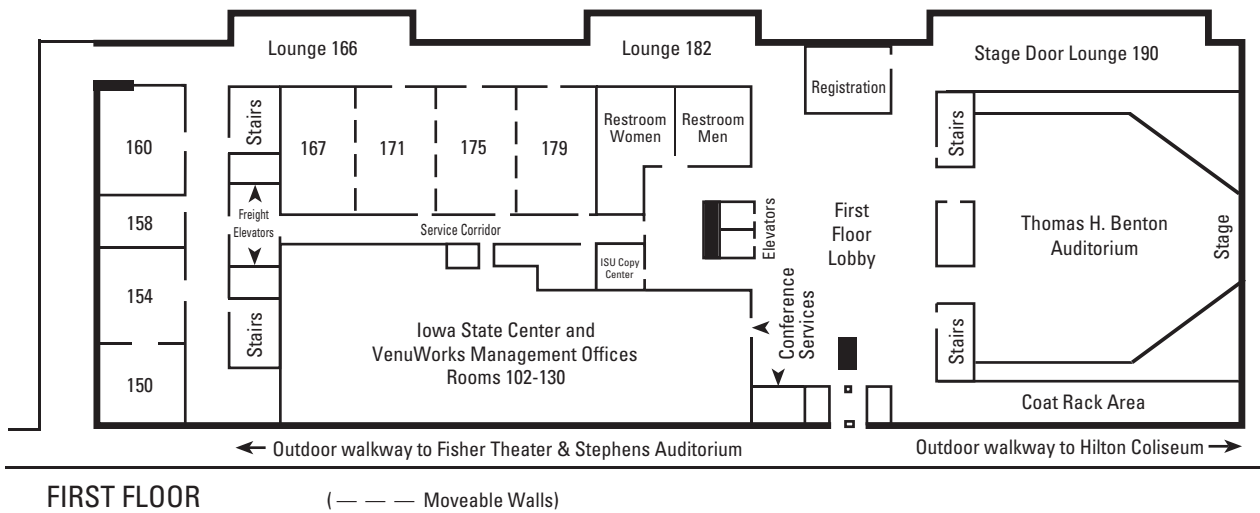

*Great*  
**EVENTS**  
HAPPEN HERE  
IOWA STATE UNIVERSITY™

**GROUND FLOOR**

**GROUND FLOOR**

- Conference Room 004
- Board Suite 080
- Conference Room 088
- Conference Room 098

**FIRST FLOOR**

( - - - - Moveable Walls)

**FIRST FLOOR**

- Thomas H. Benton Auditorium
- Conference Rooms 150– 179
- Stage Door Lounge
- Iowa State Center/VenuWorks Management Office
- ISU Copy Center

**SECOND FLOOR**

( - - - - Moveable Walls)

**SECOND FLOOR**

- Conference Rooms 204–299
- Brunnier Art Museum
- University Museums Offices