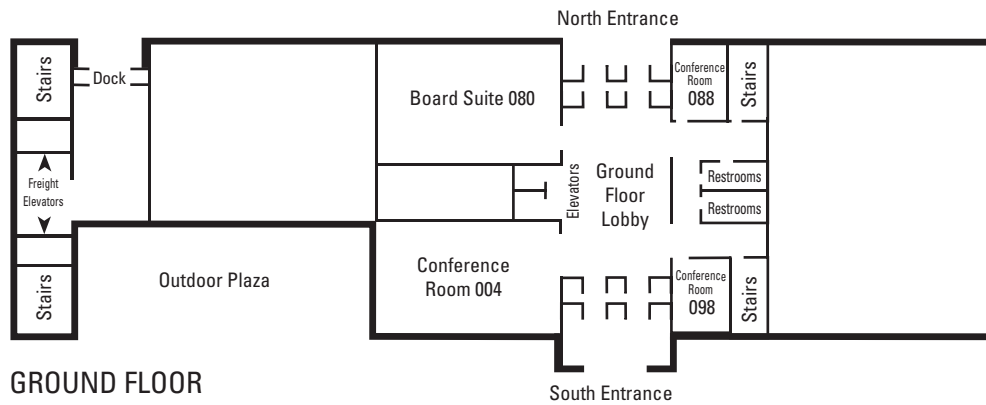

*Great*  
**EVENTS**  
HAPPEN HERE  
IOWA STATE UNIVERSITY™

**GROUND FLOOR**

**GROUND FLOOR**

- Conference Room 004
- Board Suite 080
- Conference Room 088
- Conference Room 098

**FIRST FLOOR**

( - - - - Moveable Walls)

**FIRST FLOOR**

- Thomas H. Benton Auditorium
- Conference Rooms 150– 179
- Stage Door Lounge
- Iowa State Center/VenuWorks Management Office
- ISU Copy Center

**SECOND FLOOR**

( - - - - Moveable Walls)

**SECOND FLOOR**