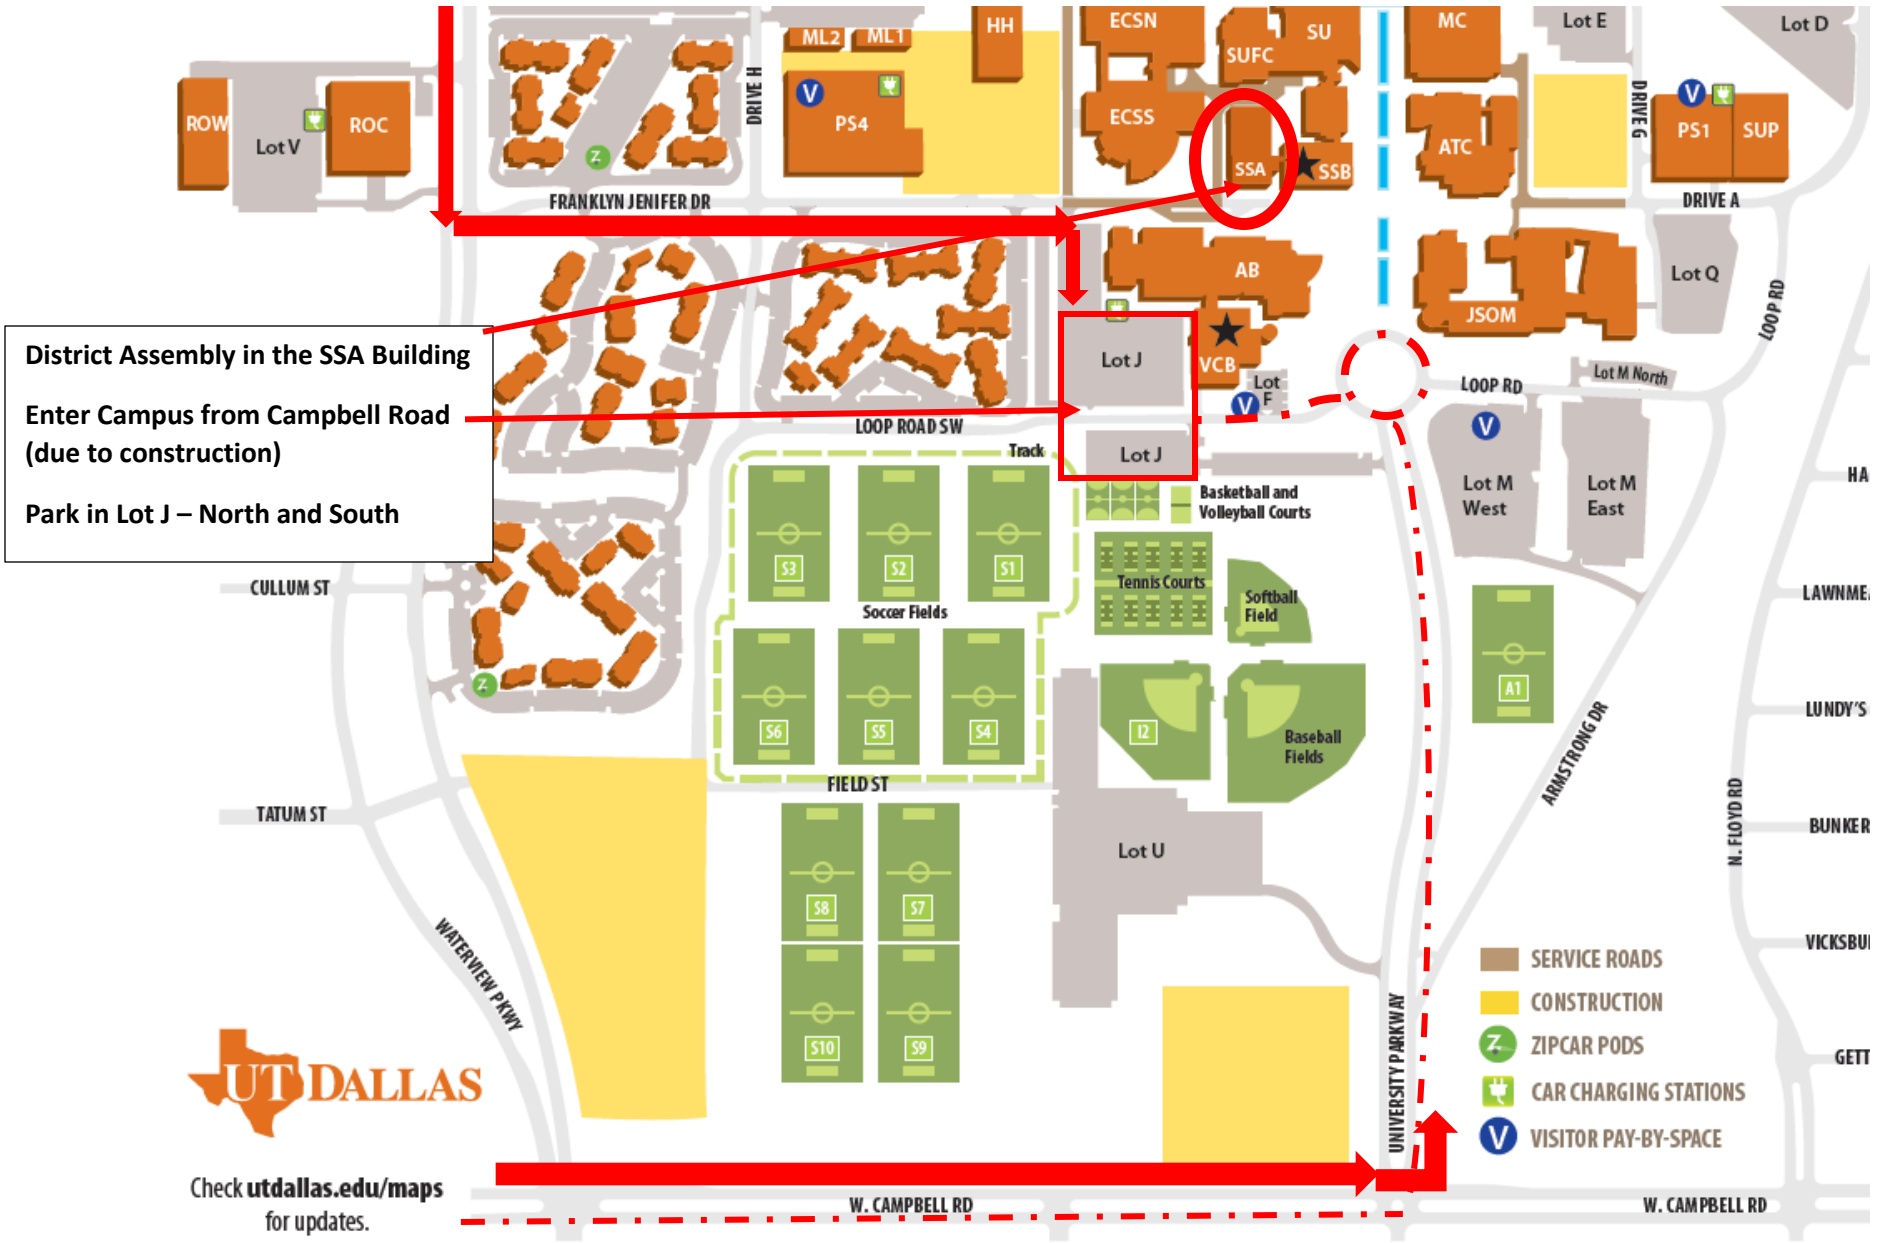

Rotary # 5810 Club Leadership Training

Check utdallas.edu/maps for updates.

ADDRESS The University of Texas at Dallas, 796 Franklyn Jenifer Drive, Richardson, Texas 75080

Contact UTD's main switchboard at (972) 883-2111 for more information.

Driving Directions for Club Leadership Training

From the North West

- Take **President George Bush Turnpike** Eastbound
- Exit and turn right onto **Waterview Pkwy.** (Southbound)
- Take a Left onto **Franklyn Jenifer Dr.**
- Take a right into **Lot J North**

From the North East

- Take **President George Bush Turnpike** Westbound
- Exit and turn left onto **Waterview Pkwy.** (Southbound)
- Take a Left onto **Franklyn Jenifer Dr.**
- Take a right into **Lot J North**

From the South Via Dallas North Tollway

- Take DNT North; exit Keller Springs, follow for a bit, then turn right onto **Campbell Road**
- Take a Left onto **University Parkway**
- At the circle or round-a-bout, take **Loop Road SW**
- Park in **Lot J South** or **Lot J North**