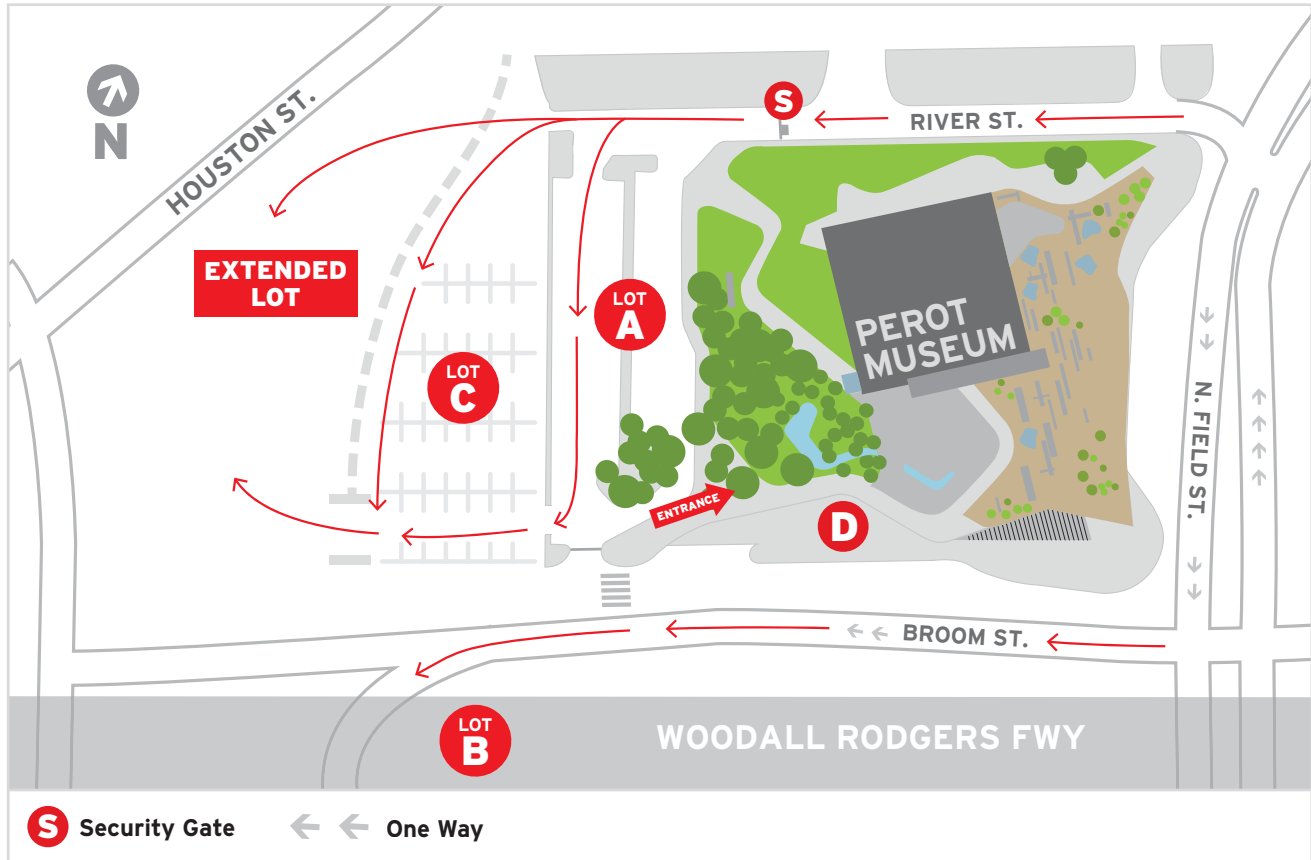

EVENT PARKING MAP

Special Permit Parking – All Lots

DIRECTIONS

NOTE: FULL DIRECTIONS TO THE MUSEUM ON REVERSE SIDE

1. Complimentary parking is available. Please enter through River Street (off Field Street, between the Museum and apartments on the east side of the building).
2. Approach the Security Gate and press the button. Security will answer. Please let them know which event you are attending.
3. Proceed through the gate and park in a space located in Lot A, C or the Extended Lot.
4. Self Parking is available in Lot B located underneath the Woodall Rodgers Freeway Overpass.

On I-35E northbound:

- At the I-35/I-30 split, veer left to stay on I-35E-North toward Denton.
- Stay in the right lane as you approach downtown Dallas.
- Take exit 429B to Continental Avenue.
- Turn right onto Continental Avenue.
- Turn left onto McKinney Avenue.
- Turn left onto N. Field Street.
- From here, follow instructions on reverse side.

FROM THE EAST

On I-30 westbound:

- Stay in the right lane as you approach downtown Dallas.
- Take exit 47B to merge onto US-75-North/McKinney.
- Take exit 286A to I-35E-North/Denton.
- Exit at Field Street.
- From here, follow instructions on reverse side.

FROM THE WEST

On I-30 eastbound:

- Stay in the left lane as you approach downtown Dallas.
- Take exit 45A to merge onto I-35E-North/Denton.
- Take exit 429B to Continental Avenue.
- Turn right onto Continental Avenue.
- Turn left onto McKinney Avenue.
- Turn left onto N. Field Street.
- From here, follow instructions on reverse side.