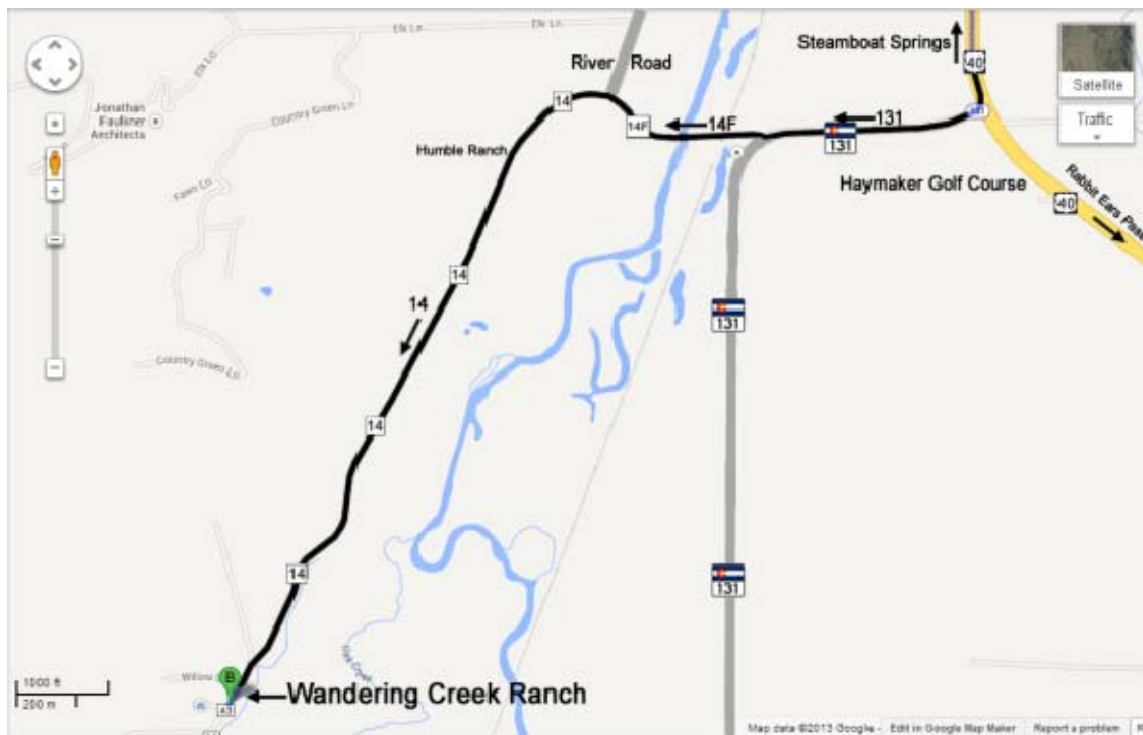

New Barn Dance Location: Wandering Creek Ranch 33850 CR14

From downtown Steamboat, head east towards CO 131 and Rabbit Ears Pass. Turn right on CO 131.

In .5 miles (at the first big curve), turn right on CR 14F. Stay left as it turns and becomes CR14. Continue on a total of 2 miles from CO 131 to Wandering Creek Ranch which will be on your left. Stay left to follow the road .3 miles to the barn.

Please Note: If you use a navigation device, the address listed above WILL NOT send you to the correct location!

New Barn Dance Location: Wandering Creek Ranch 33850 CR14

From downtown Steamboat, head east towards CO 131 and Rabbit Ears Pass. Turn right on CO 131.

In .5 miles (at the first big curve), turn right on CR 14F. Stay left as it turns and becomes CR14. Continue on a total of 2 miles from CO 131 to Wandering Creek Ranch which will be on your left. Stay left to follow the road .3 miles to the barn.

Please Note: If you use a navigation device, the address listed above WILL NOT send you to the correct location!