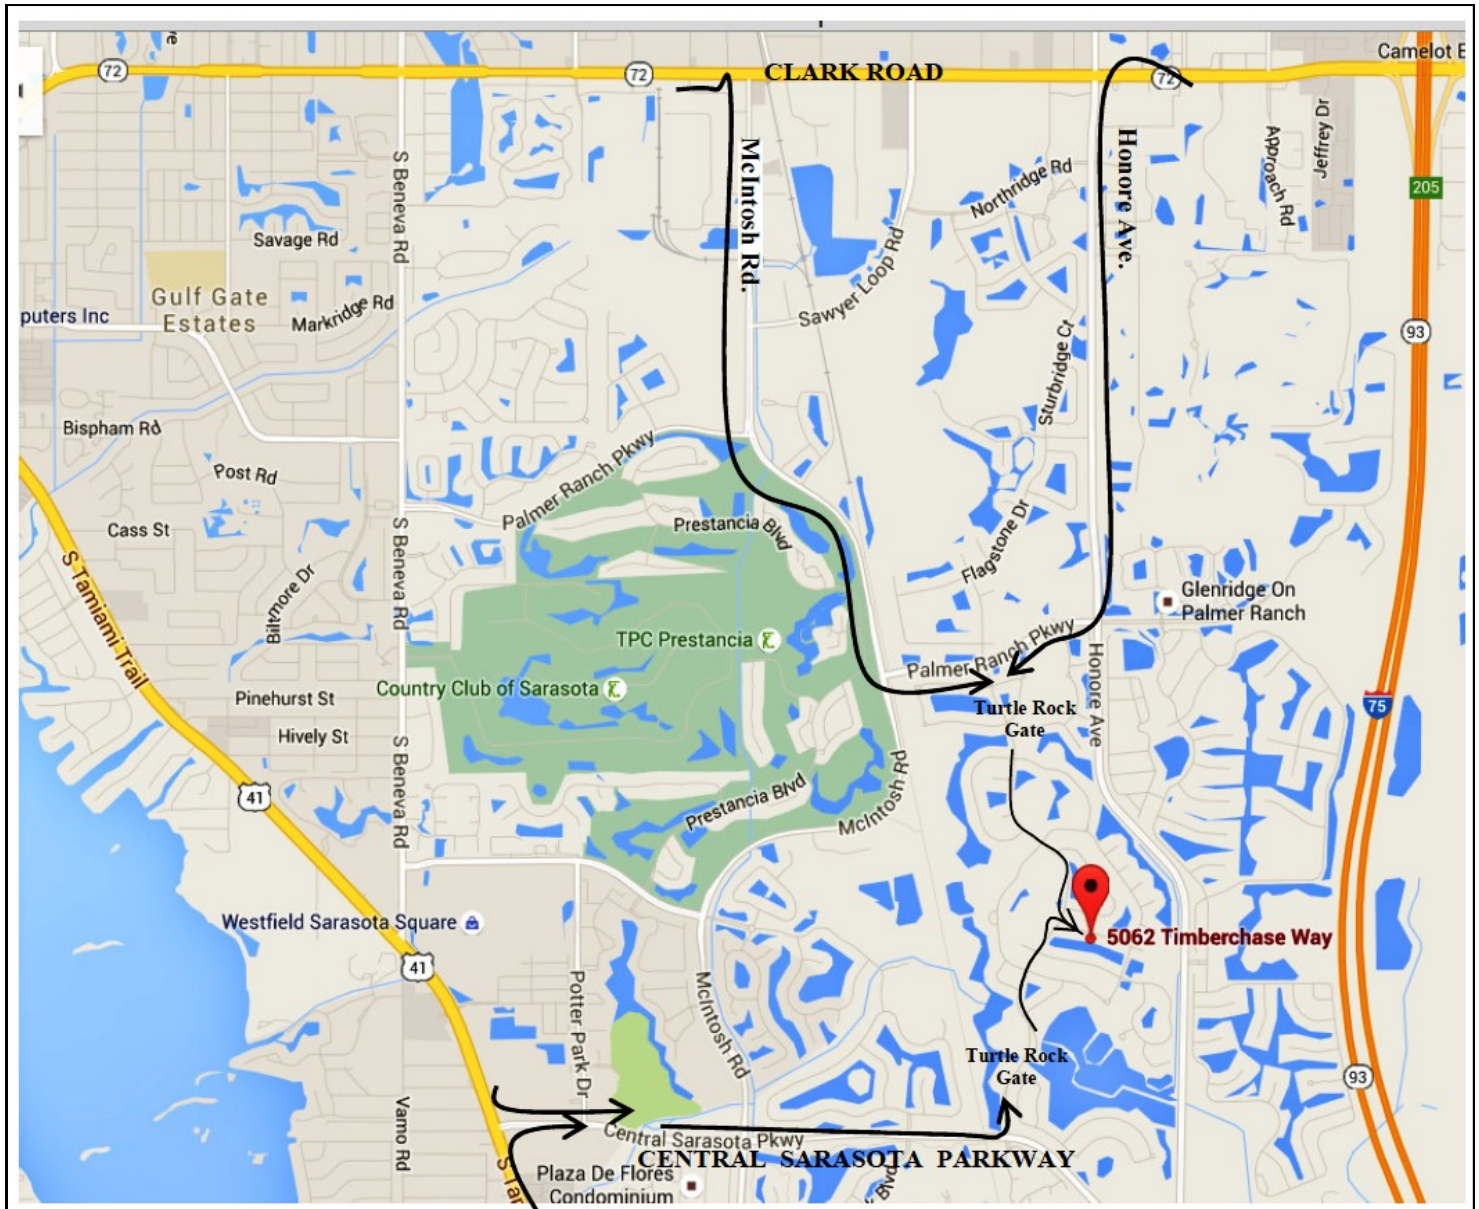

Directions to the Griffin's Home: 5062 Timber Chase Way
Sarasota FL 34238
(941) 921-1847 (House Phone)

FROM CLARK & McINTOSH ROADS:

- 1) Go South on McIntosh to Palmer Ranch Parkway (ON YOUR LEFT)
- 2) Turn left onto Palmer Ranch Parkway, then proceed to the Turtle Rock Gate on your right (less than 1/2 mile)
- 3) After leaving the Gate, proceed to two (2) stop signs and continue
- 4) Turn left onto Timber Chase Way — it's the 3rd Left Turn after the 2nd Stop Sign
- 5) 5062 is on your right

FROM CENTRAL SARASOTA PARKWAY & McINTOSH ROADS:

- 1) Proceed on Central Sarasota Parkway to the Turtle Rock Gate—immediate left just after the Legacy Trail.
- 2) After leaving the Gate, proceed to two (2) stop signs and continue
- 3) Turn right onto Timber Chase Way — it's the 2nd Right Turn after the 2nd Stop Sign
- 4) 5062 is on your right

FROM I-75 & CLARK: Proceed west on Clark to Honoree, turn left onto Honoree and proceed to the 2nd Traffic Light—Palmer Ranch Parkway. Turn right onto Palmer, proceed to the Turtle Rock Gate on your left and follow 3) through 5) in the Clark/McIntosh directions above.